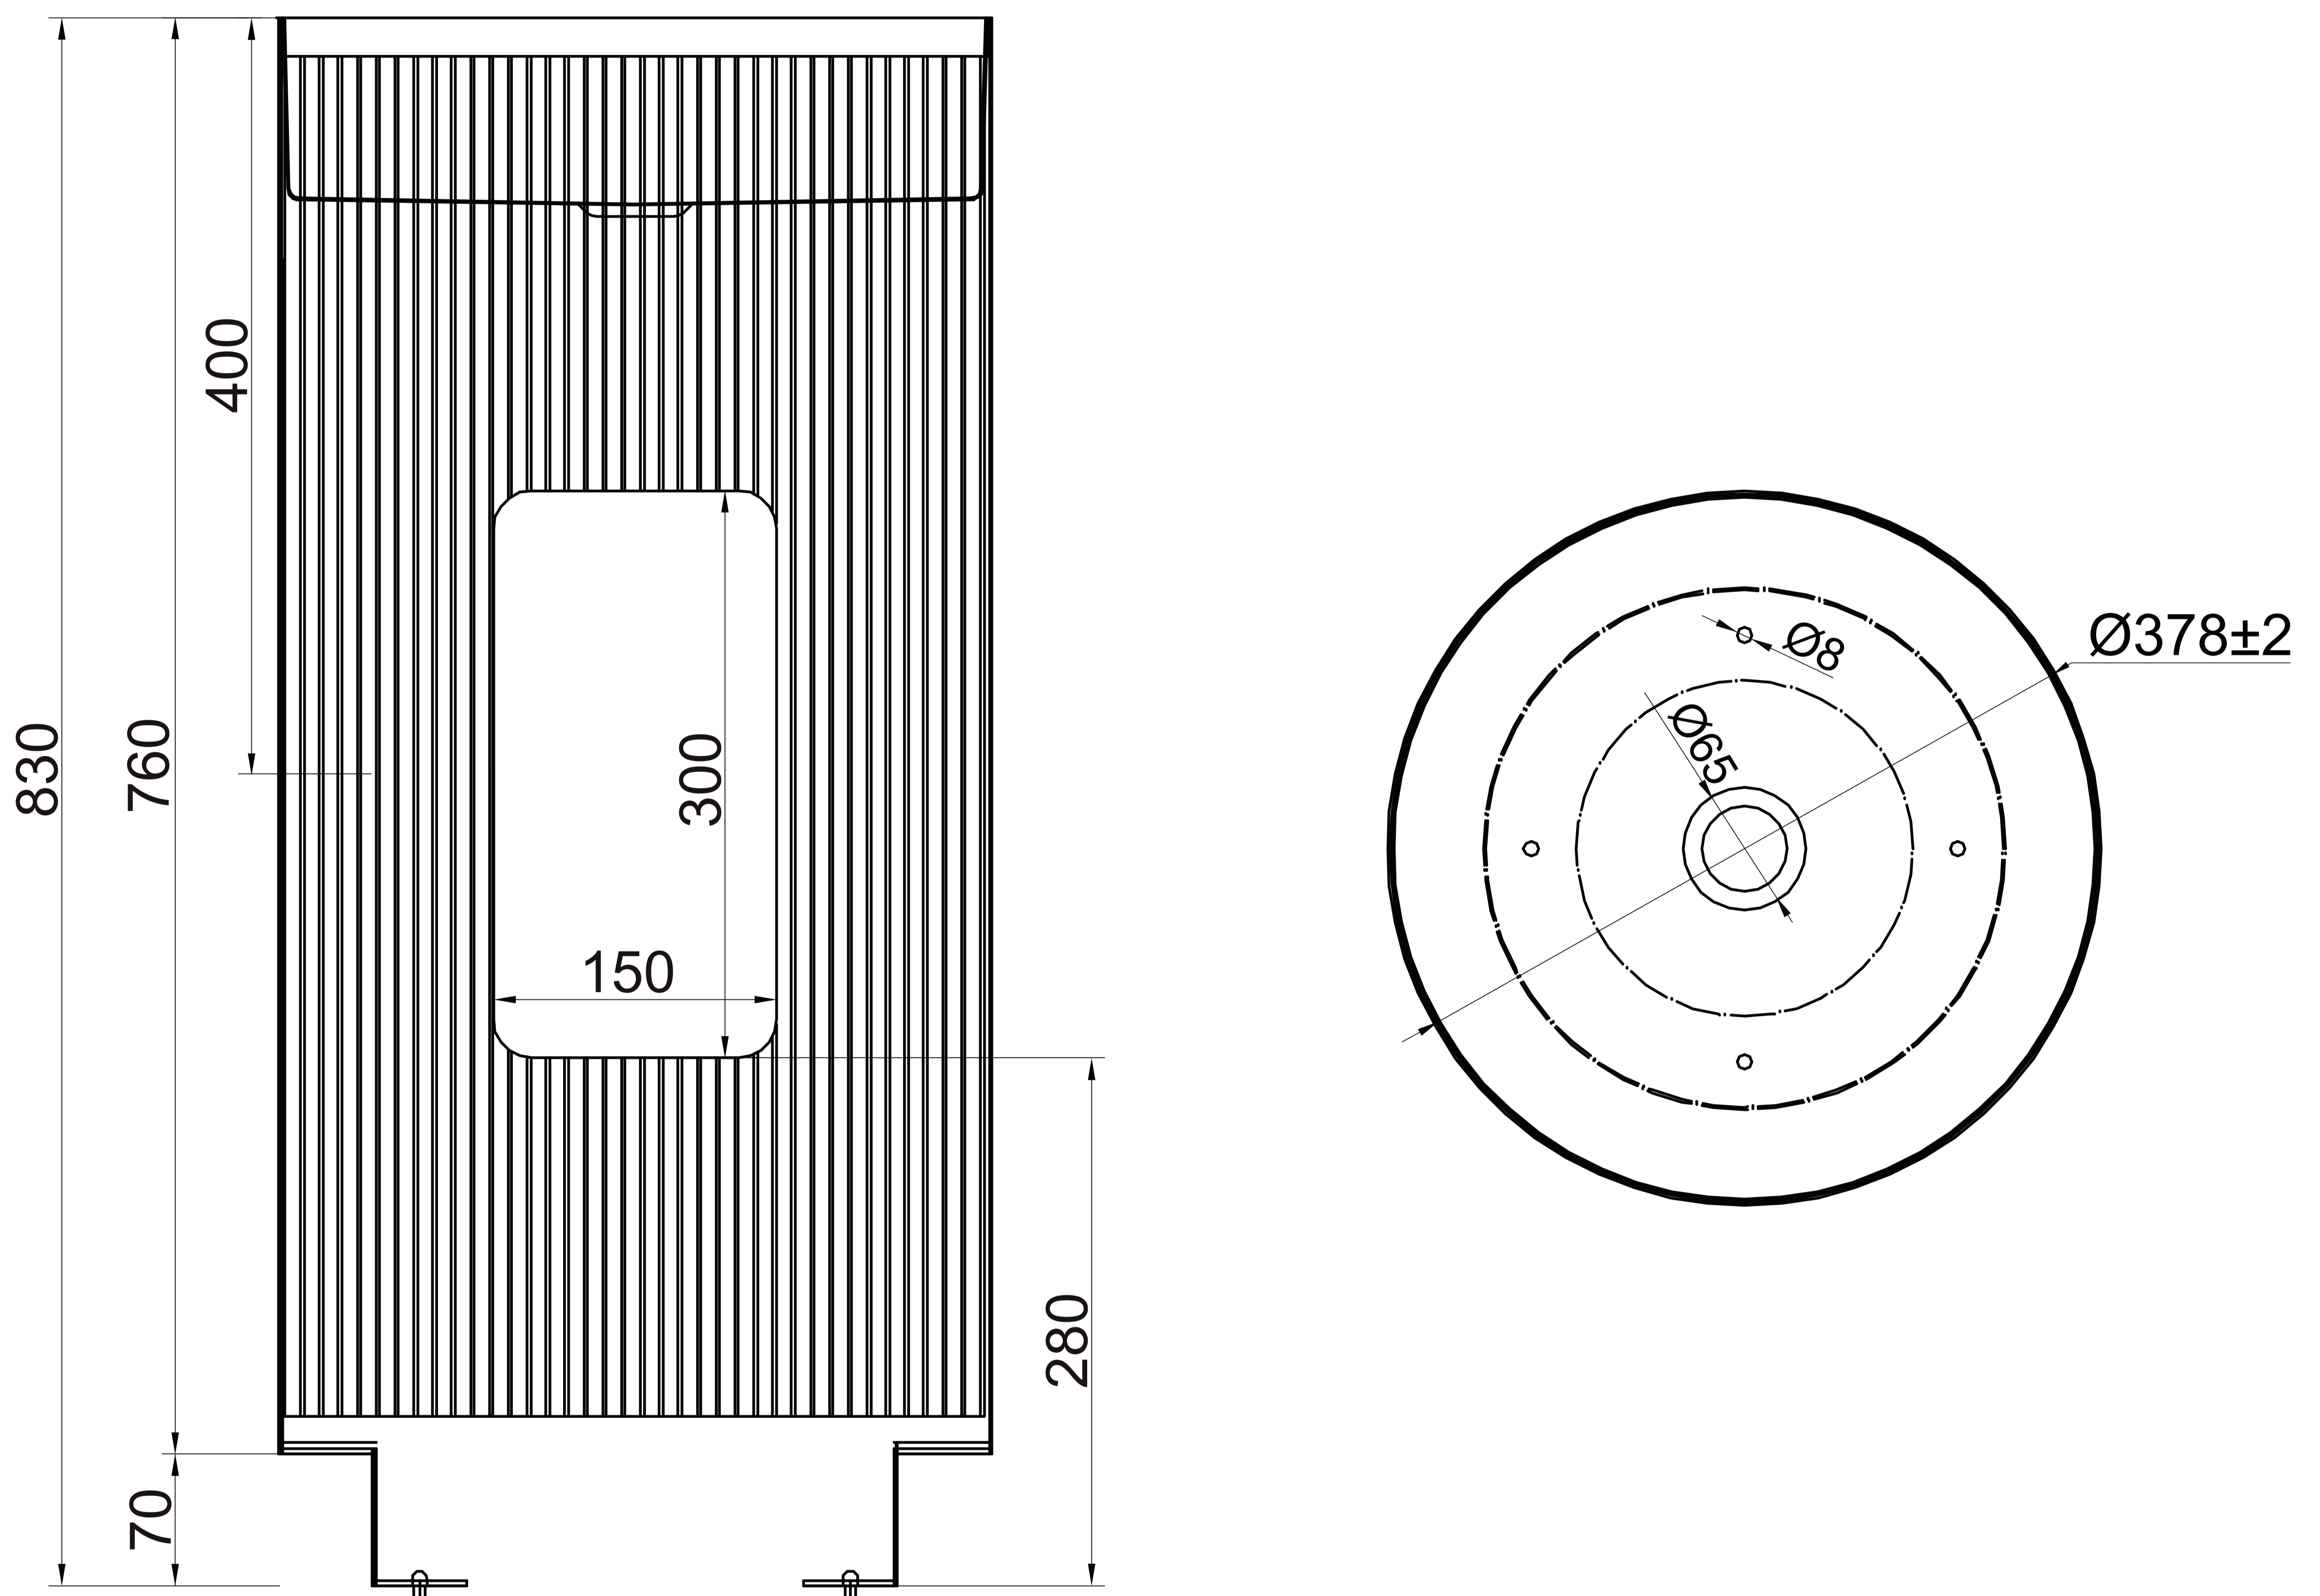

Pedestal Wash Basin

Product Code : **7008**

Technical Drawing

All dimension are in **mm**